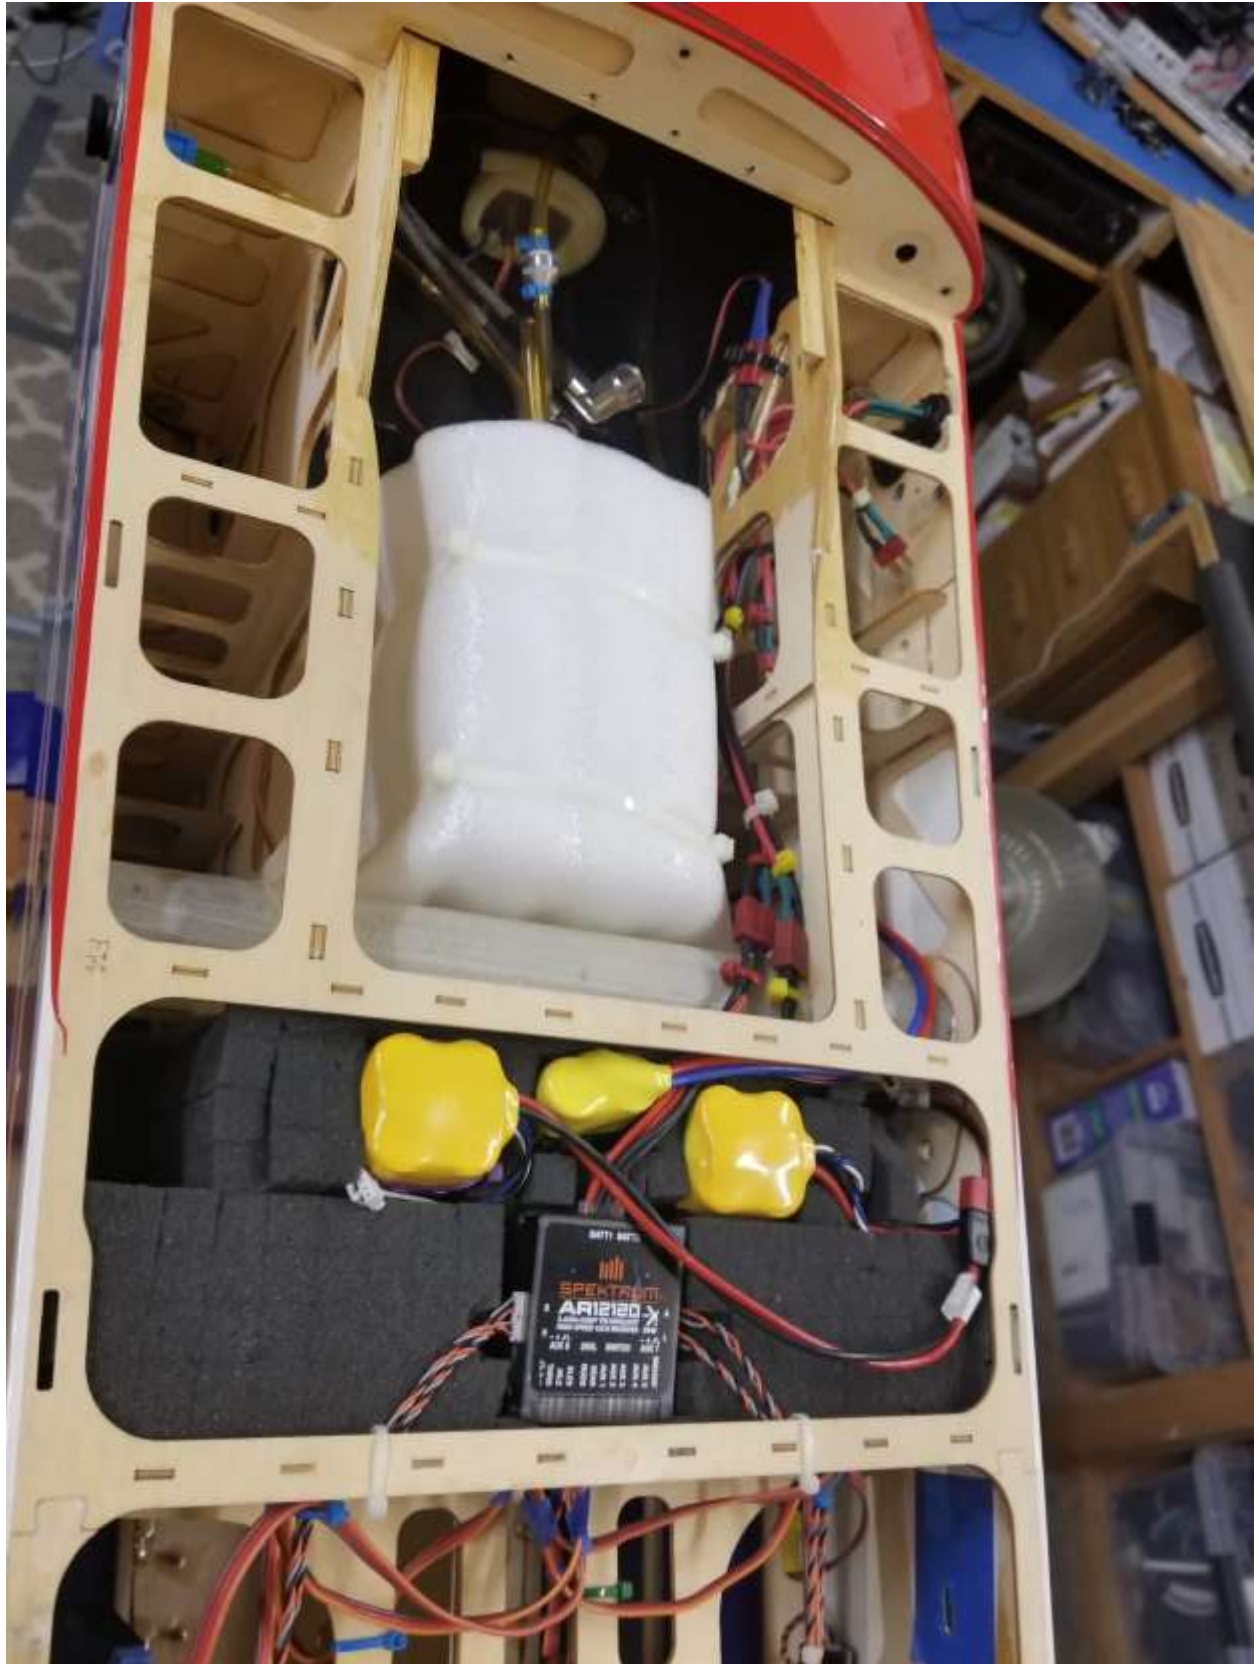

## #1 Pilot Extra 300

Includes the following;

- 1/3 scale PILOT airframe
- DLE 120 Twin Engine
  - Tuned Exhaust pipes
- MEJZLIK Carbon Fiber prop
  - With Spare 2<sup>nd</sup> prop
- Carbon Fiber Nose cone
- Spektrum 12 Channel 2.4 GHz DSM Rx
  - Dual LiPo Rx batteries
  - Separate LiPo battery for Ignition
- All JR High Torque Servos
- TEAM Wing Tote wing carry bag

All equipment is in EXCELLENT CONDITION

Never Crashed or damaged, Engine is broken in

Plane has had ~ 10 flights by expert pilot

DURALITE

EXB

LITHIUM-ION

HIGH RATE EXTERNAL CHARGE & BALANCE

5200 mah 7.4 volt 2s2p

CHARGE AS 2 CELL 7.4 VOLT PACK

DO NOT USE WITH DURALITE PLUS CHARGER

BATT1 BATT2

**SPEKTRUM**®

**AR12120** DSM **X** 2048

2.4GHz DSM® TECHNOLOGY  
HIGH-SPEED 12CH RECEIVER

R - +  L  
AUX 6 SRXL SWITCH AUX 7