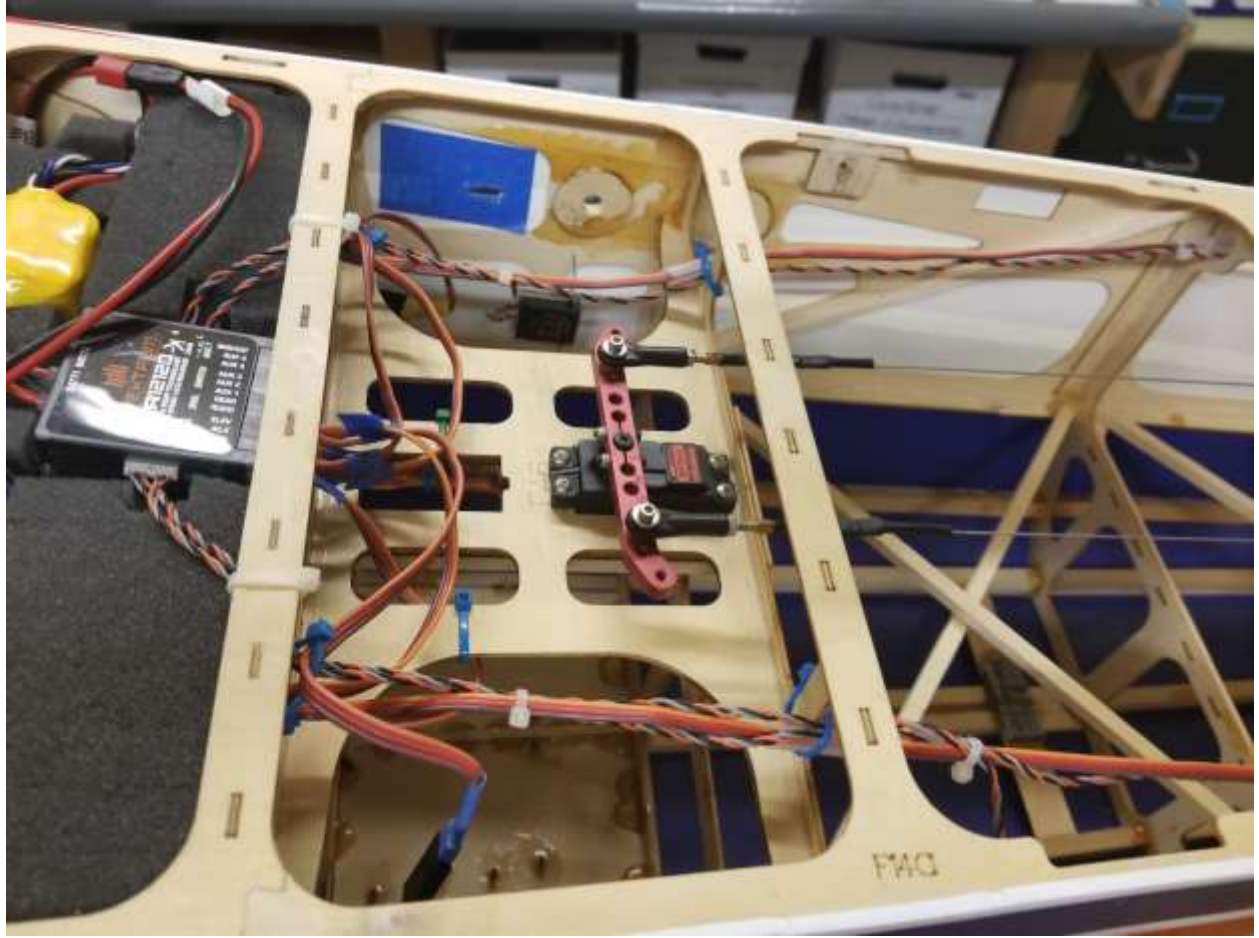

## #1 Pilot Extra 300

Includes the following;

- 1/3 scale PILOT airframe
- DLE 120 Twin Engine
  - Tuned Exhaust pipes
- MEJZLIK Carbon Fiber prop
  - With Spare 2<sup>nd</sup> prop
- Carbon Fiber Nose cone
- Spektrum 12 Channel 2.4 GHz DSM Rx
  - Dual LiPo Rx batteries
  - Separate LiPo battery for Ignition
- All JR High Torque Servos
- TEAM Wing Tote wing carry bag

All equipment is in EXCELLENT CONDITION

Never Crashed or damaged, Engine is broken in

Plane has had ~ 10 flights by expert pilot

DURALITE

EXB

LITHIUM-ION

HIGH RATE EXTERNAL CHARGE & BALANCE

5200 mah 7.4 volt 2s2p

CHARGE AS 2 CELL 7.4 VOLT PACK

DO NOT USE WITH DURALITE PLUS CHARGER

BATT1 BATT2

**SPEKTRUM**®

**AR12120** DSM **X** 2048

2.4GHz DSM® TECHNOLOGY  
HIGH-SPEED 12CH RECEIVER

R - +  L  
AUX 6 SRXL SWITCH AUX 7